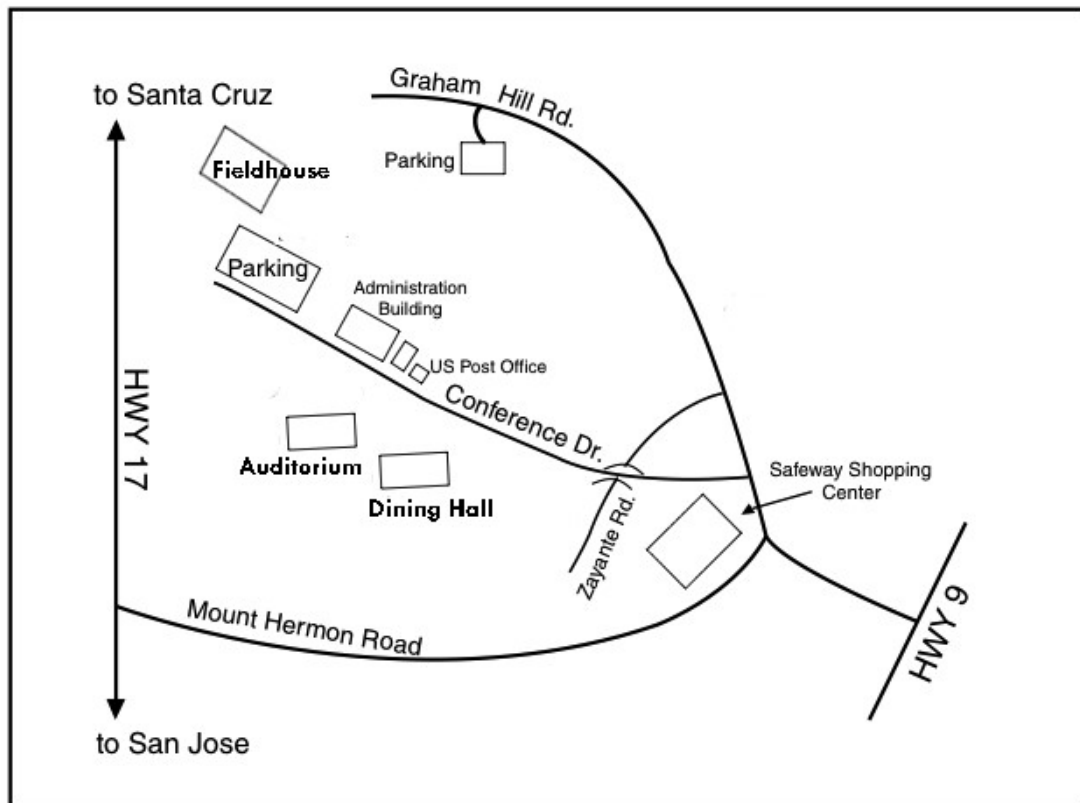

Mount Hermon Christian Conference Center

Address: 37 Conference Dr, Felton, CA 95018

Phone: (831) 335-4466

Santa Cruz Facilities From Northern California

From Highway 17 take the "Mount Hermon Road" exit at Scotts Valley. If coming from the north, turn right at the light onto Mount Hermon Road. Once on Mount Hermon Road, proceed 3.5 miles through Scotts Valley to the "T" and signal light at Graham Hill Road. Turn left onto Graham Hill Road, then follow the directions below to the specific facility.

Santa Cruz Facilities From Southern California

Take US 101 North to Salinas. Exit at Market Street and take Highway 183 West toward Santa Cruz. At Castroville take US 1 North to Santa Cruz. At Santa Cruz, take Highway 17 North toward San Jose. Exit at Scotts Valley at "Mount Hermon Road." Proceed through Scotts Valley on Mount Hermon Road 3.5 miles to the "T" and signal light at Graham Hill Road. Turn left onto Graham Hill Road, then follow the directions below to the specific facility.

Camp Map (and the first day schedule)

- Fieldhouse 體育館: 3:30 – 5:00pm 報到地點
- Dining Hall 餐廳: 5:15 – 6:30pm 晚餐時間
- Auditorium 大會廳: 6:30pm 晚餐後報到地點 + 節目開始

FVC2018 Mobile App Instruction

親愛的朋友：

歡迎使用 FVC 2018 手機應用軟體，以下是安裝程序，歡迎多加利用。